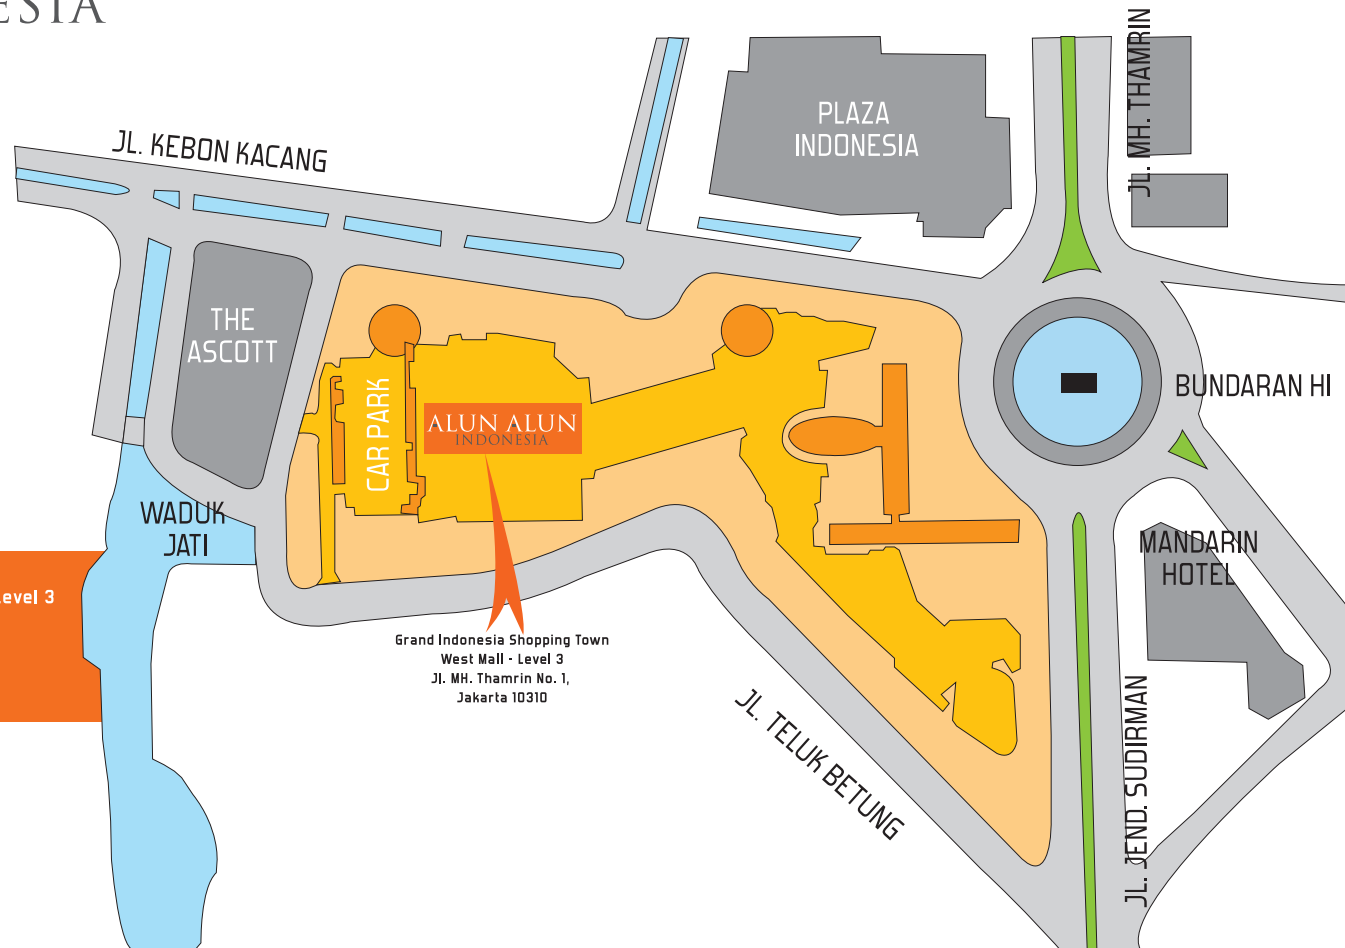

# ALUN ALUN INDONESIA

Grand Indonesia Shopping Town, West Mall - Level 3  
Jl. MH. Thamrin No. 1, Jakarta 10310  
[www.alunalunindonesia.com](http://www.alunalunindonesia.com)  
Opening hours : 10.00 am - 10.00 pm

Grand Indonesia Shopping Town  
West Mall - Level 3  
Jl. MH. Thamrin No. 1,  
Jakarta 10310